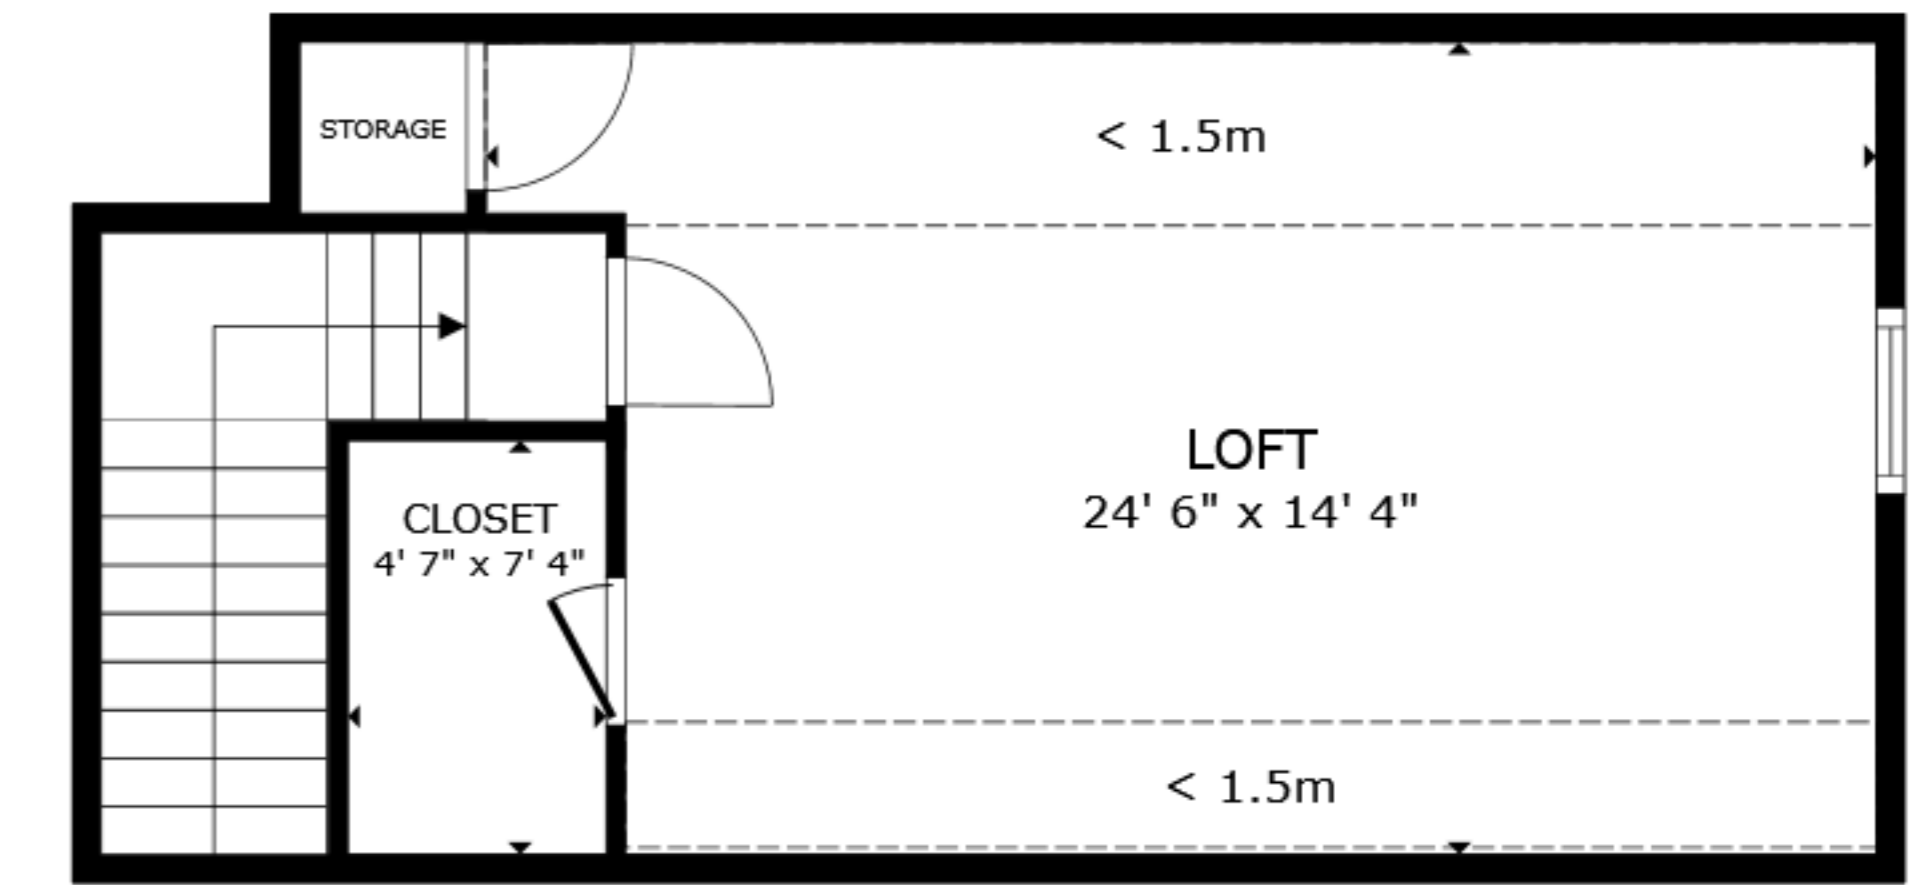

FLOOR 1

FLOOR 2

GROSS INTERNAL AREA  
 FLOOR 1 2,978 sq.ft. FLOOR 2 308 sq.ft.  
 EXCLUDED AREAS : GARAGE 655 sq.ft. REDUCED HEADROOM 128 sq.ft.  
 TOTAL : 3,286 sq.ft.  
 SIZES AND DIMENSIONS ARE APPROXIMATE, ACTUAL MAY VARY.